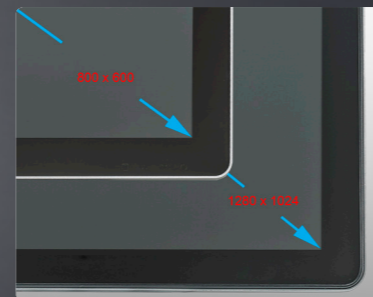

Power On/Off button & Status LED indicator for 13inch monitor

The adaptor is hidden inside the top bezel

One-step operation for quick access to the add-on devices

The display can be easily removed for quick and efficient maintenance.

Various resolutions with different monitor size available.

Installation

Panel PC with integrated 12inch pole-type 2nd display

Panel PC with 12inch Aer-arm 2nd display

AerPOS with 12inch bracket 2nd display

Dual-Pole with 12inch & 15inch 2nd display

12.1inch Display	13.3inch Display	15inch Display	17inch Display
 <ul style="list-style-type: none"> • 2 Resolution: 800 x 600, 1024 x 768 • 3 Brightness: 330, 420, 450 nits 	 <ul style="list-style-type: none"> • Resolution: 1366 x 768 • Ratio: 16 : 10 	 <ul style="list-style-type: none"> • Resolution: 1024 x 768 • 2 Brightness: 350, 450 nits 	 <ul style="list-style-type: none"> • Resolution: 1280 x 1024 • 2 Touch Panel: Resistive & P-Cap