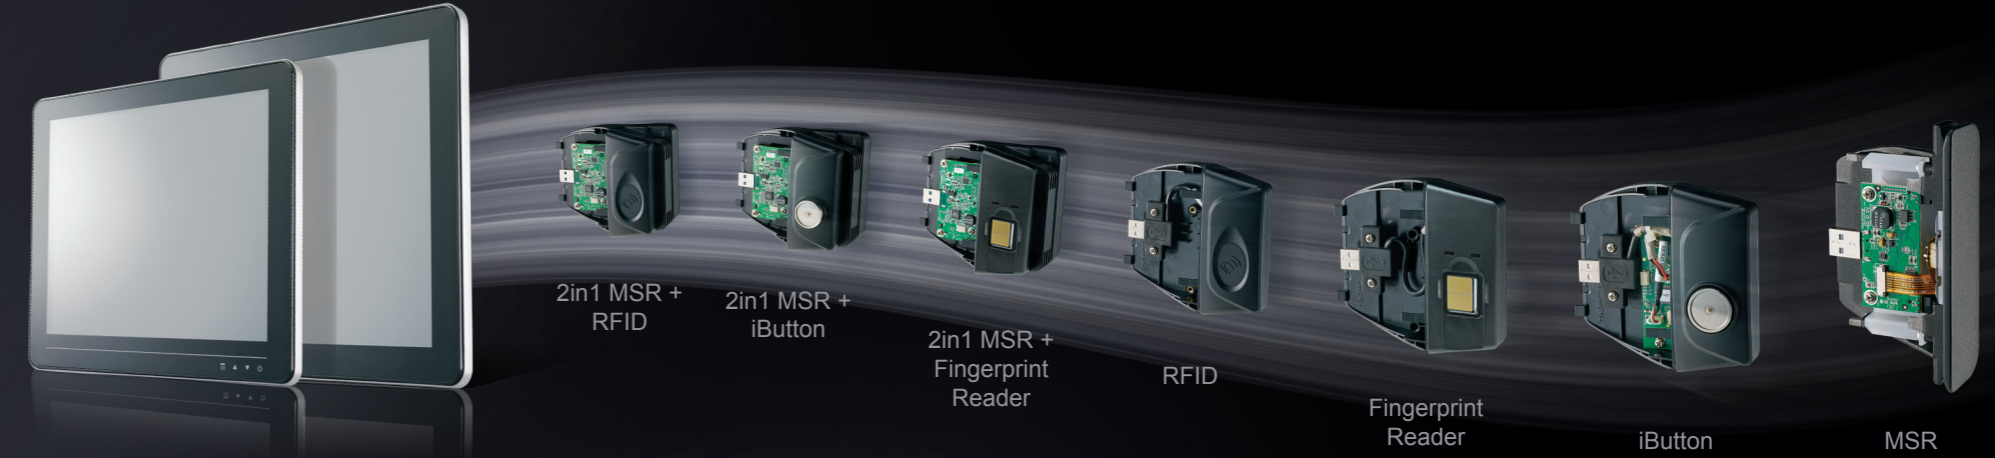

AerMonitor

12, 13, 15, 17 inch Bezel Free High Resolution Monitors

FEC

AerMonitor

We aim to exceed your expectations by providing high quality, reliable products with state of the art designs.

AerMonitor is a slim and elegant monitor that is offered with 12, 13, 15, 17 inch display options. It can either be wall mounted, or combined with a base or pole, giving a high level of flexibility that allows store owners to create the ideal system for specific application. The modular design features also ensures high serviceability and reliability.

Add-on Devices

All AerMonitor add-on devices use a USB interface for reliability, simple installation and maintenance.

USB I/O is on the right side of the display

Features

OSD Controls: Display brightness, display power on/off

Power On/Off button & Status LED indicator for 13inch monitor

The adaptor is hidden inside the top bezel

One-step operation for quick access to the add-on devices

The display can be easily removed for quick and efficient maintenance.

Various resolutions with different monitor size available.

Installation

Panel PC with integrated 12inch pole-type 2nd display

Panel PC with 12inch Aer-arm 2nd display

AerPOS with 12inch bracket 2nd display